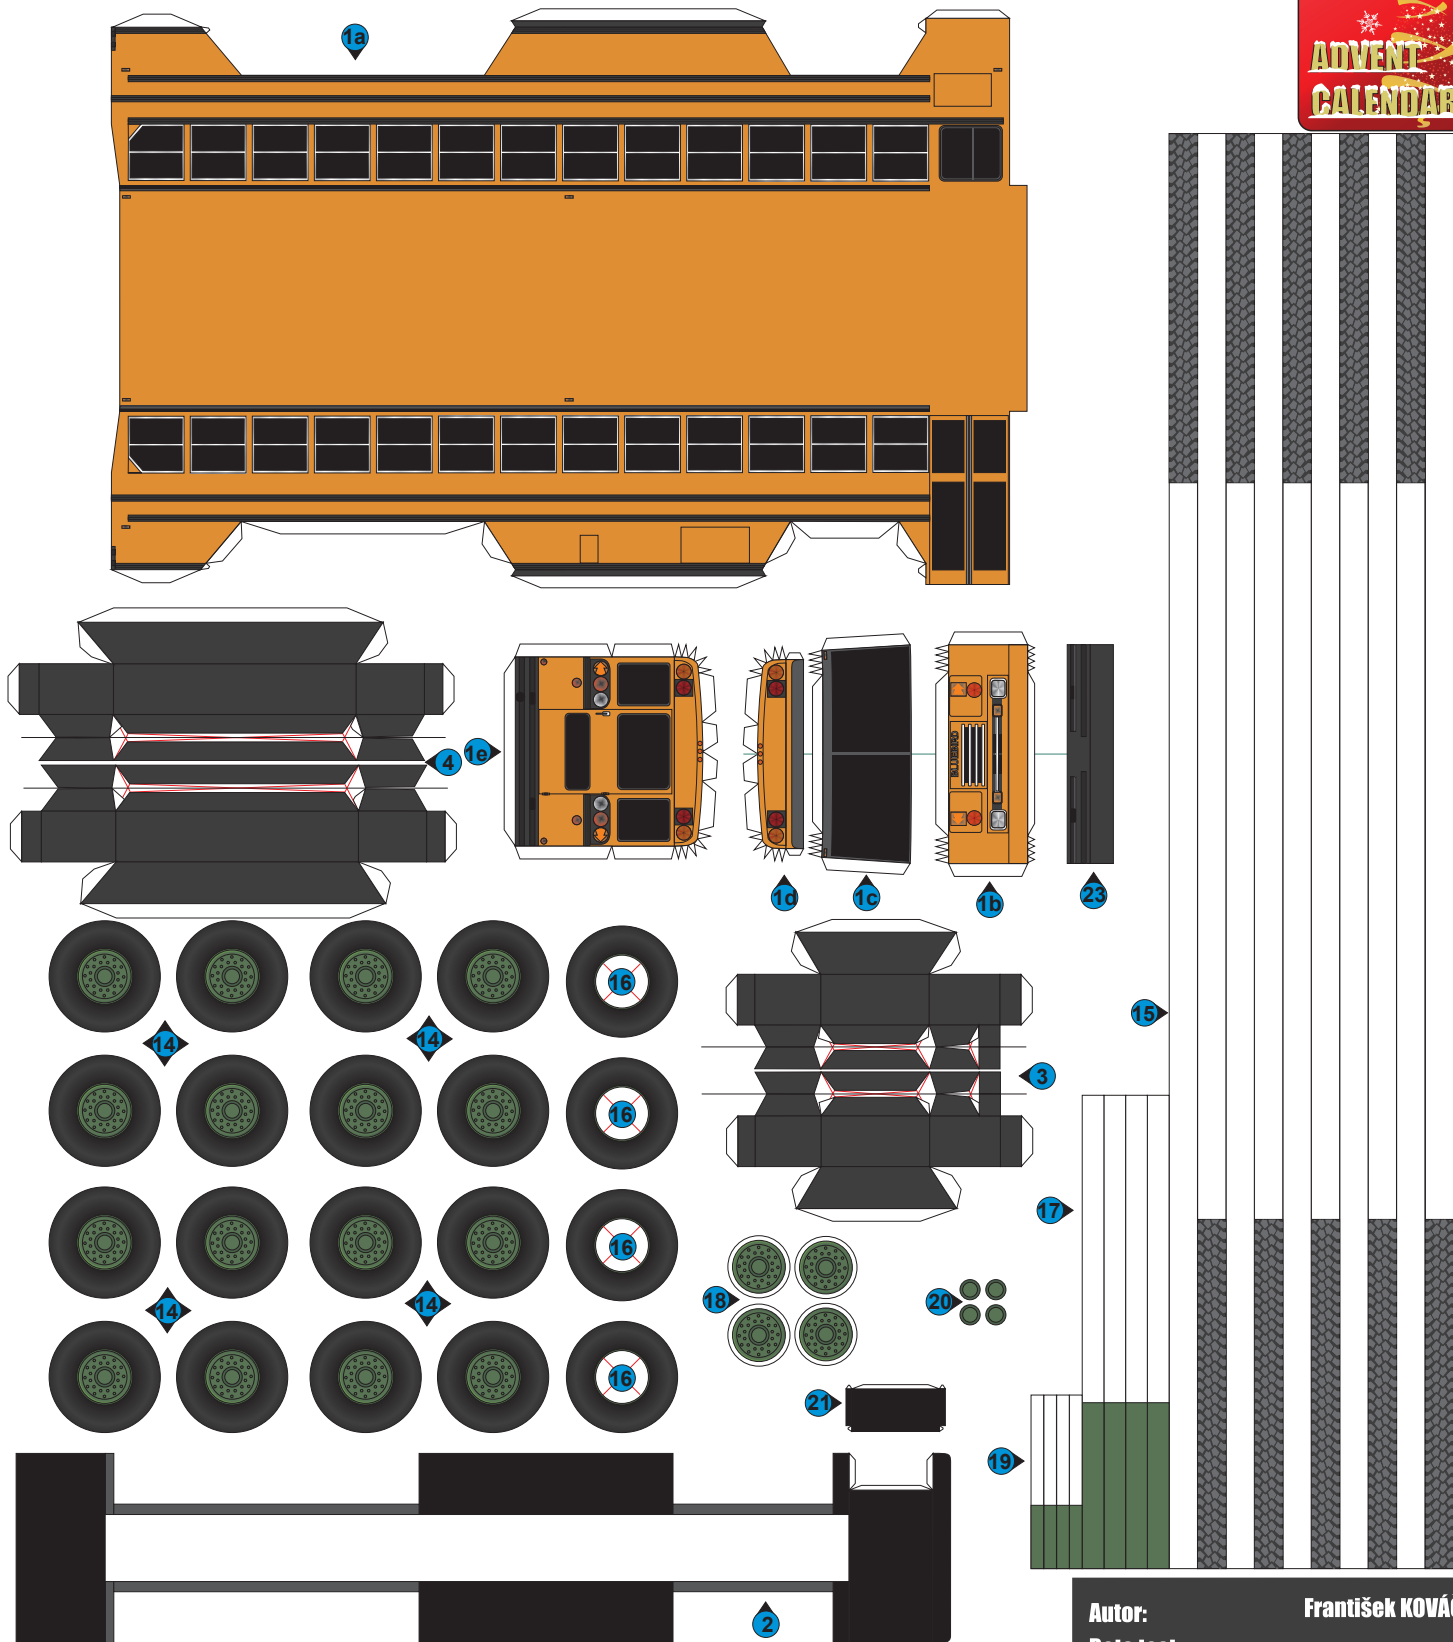

BLUEBIRD 6X6 MONSTER BUS 1:100 (ROAD)
 FE 4247

Autor: František KOVÁČIK
Beta test:
Beta test:
Date: 15.03.2024