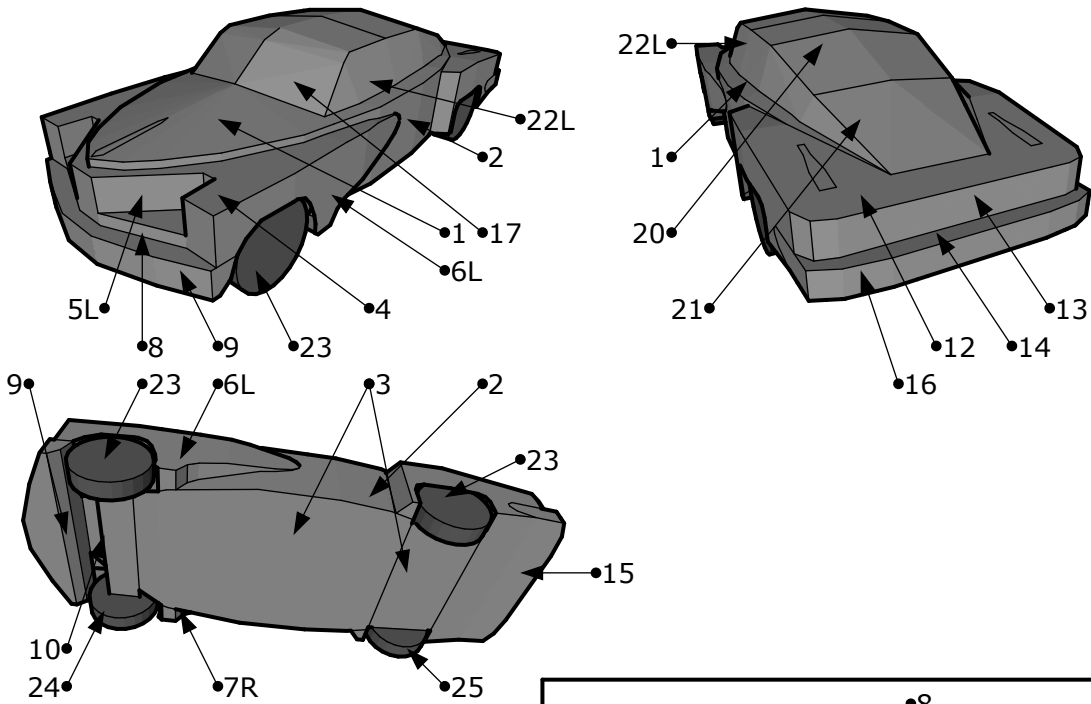

Tucker Torpedo

Length: 5,56m
 Width: 2,01m
 Height: 1,52m
 Engine: B6 5,5l
 166HP
 Scale: 1/100

Matyáš Ševčík 2011