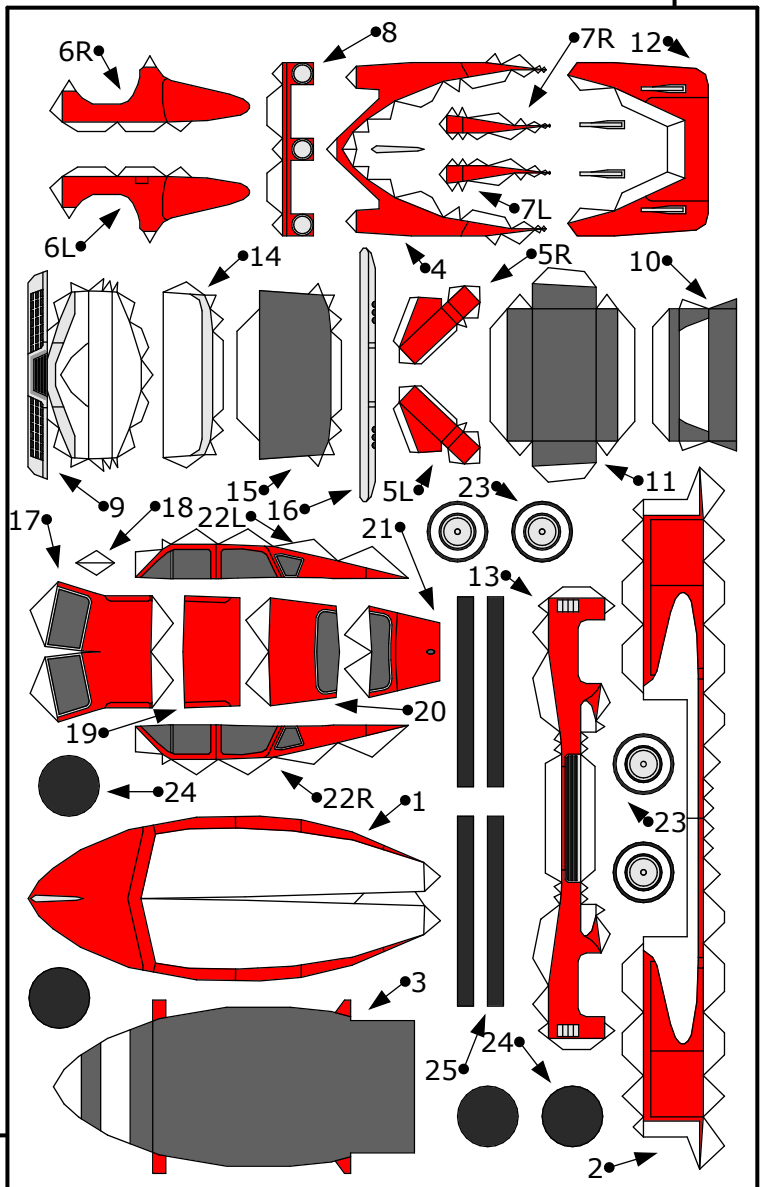

Tucker Torpedo

Length: 5,56m
 Width: 2,01m
 Height: 1,52m
 Engine: B6 5,5l
 166HP
 Scale: 1/100

Matyáš Ševčík 2011